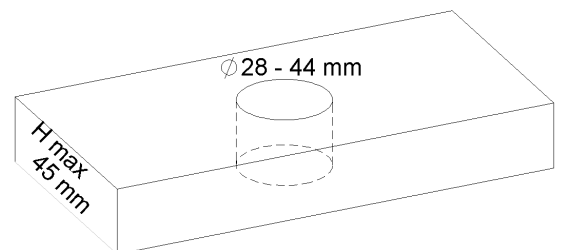

Technical drawing