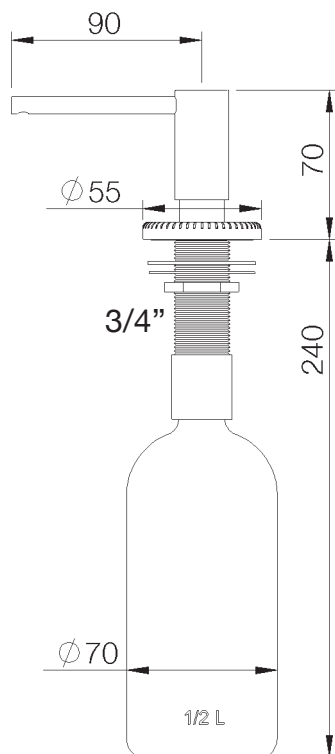

PRODUCT TECHNICAL SHEET

Collection : **CONTEMPORARY**

Ref. : **6220.--.08**

Savon poussoir
Zeepdispenser
Soap dispenser

Picture

Product details

Weight : 0,7 kg

Note : soap bottle 500 ml

Technical drawing

RAO.V02